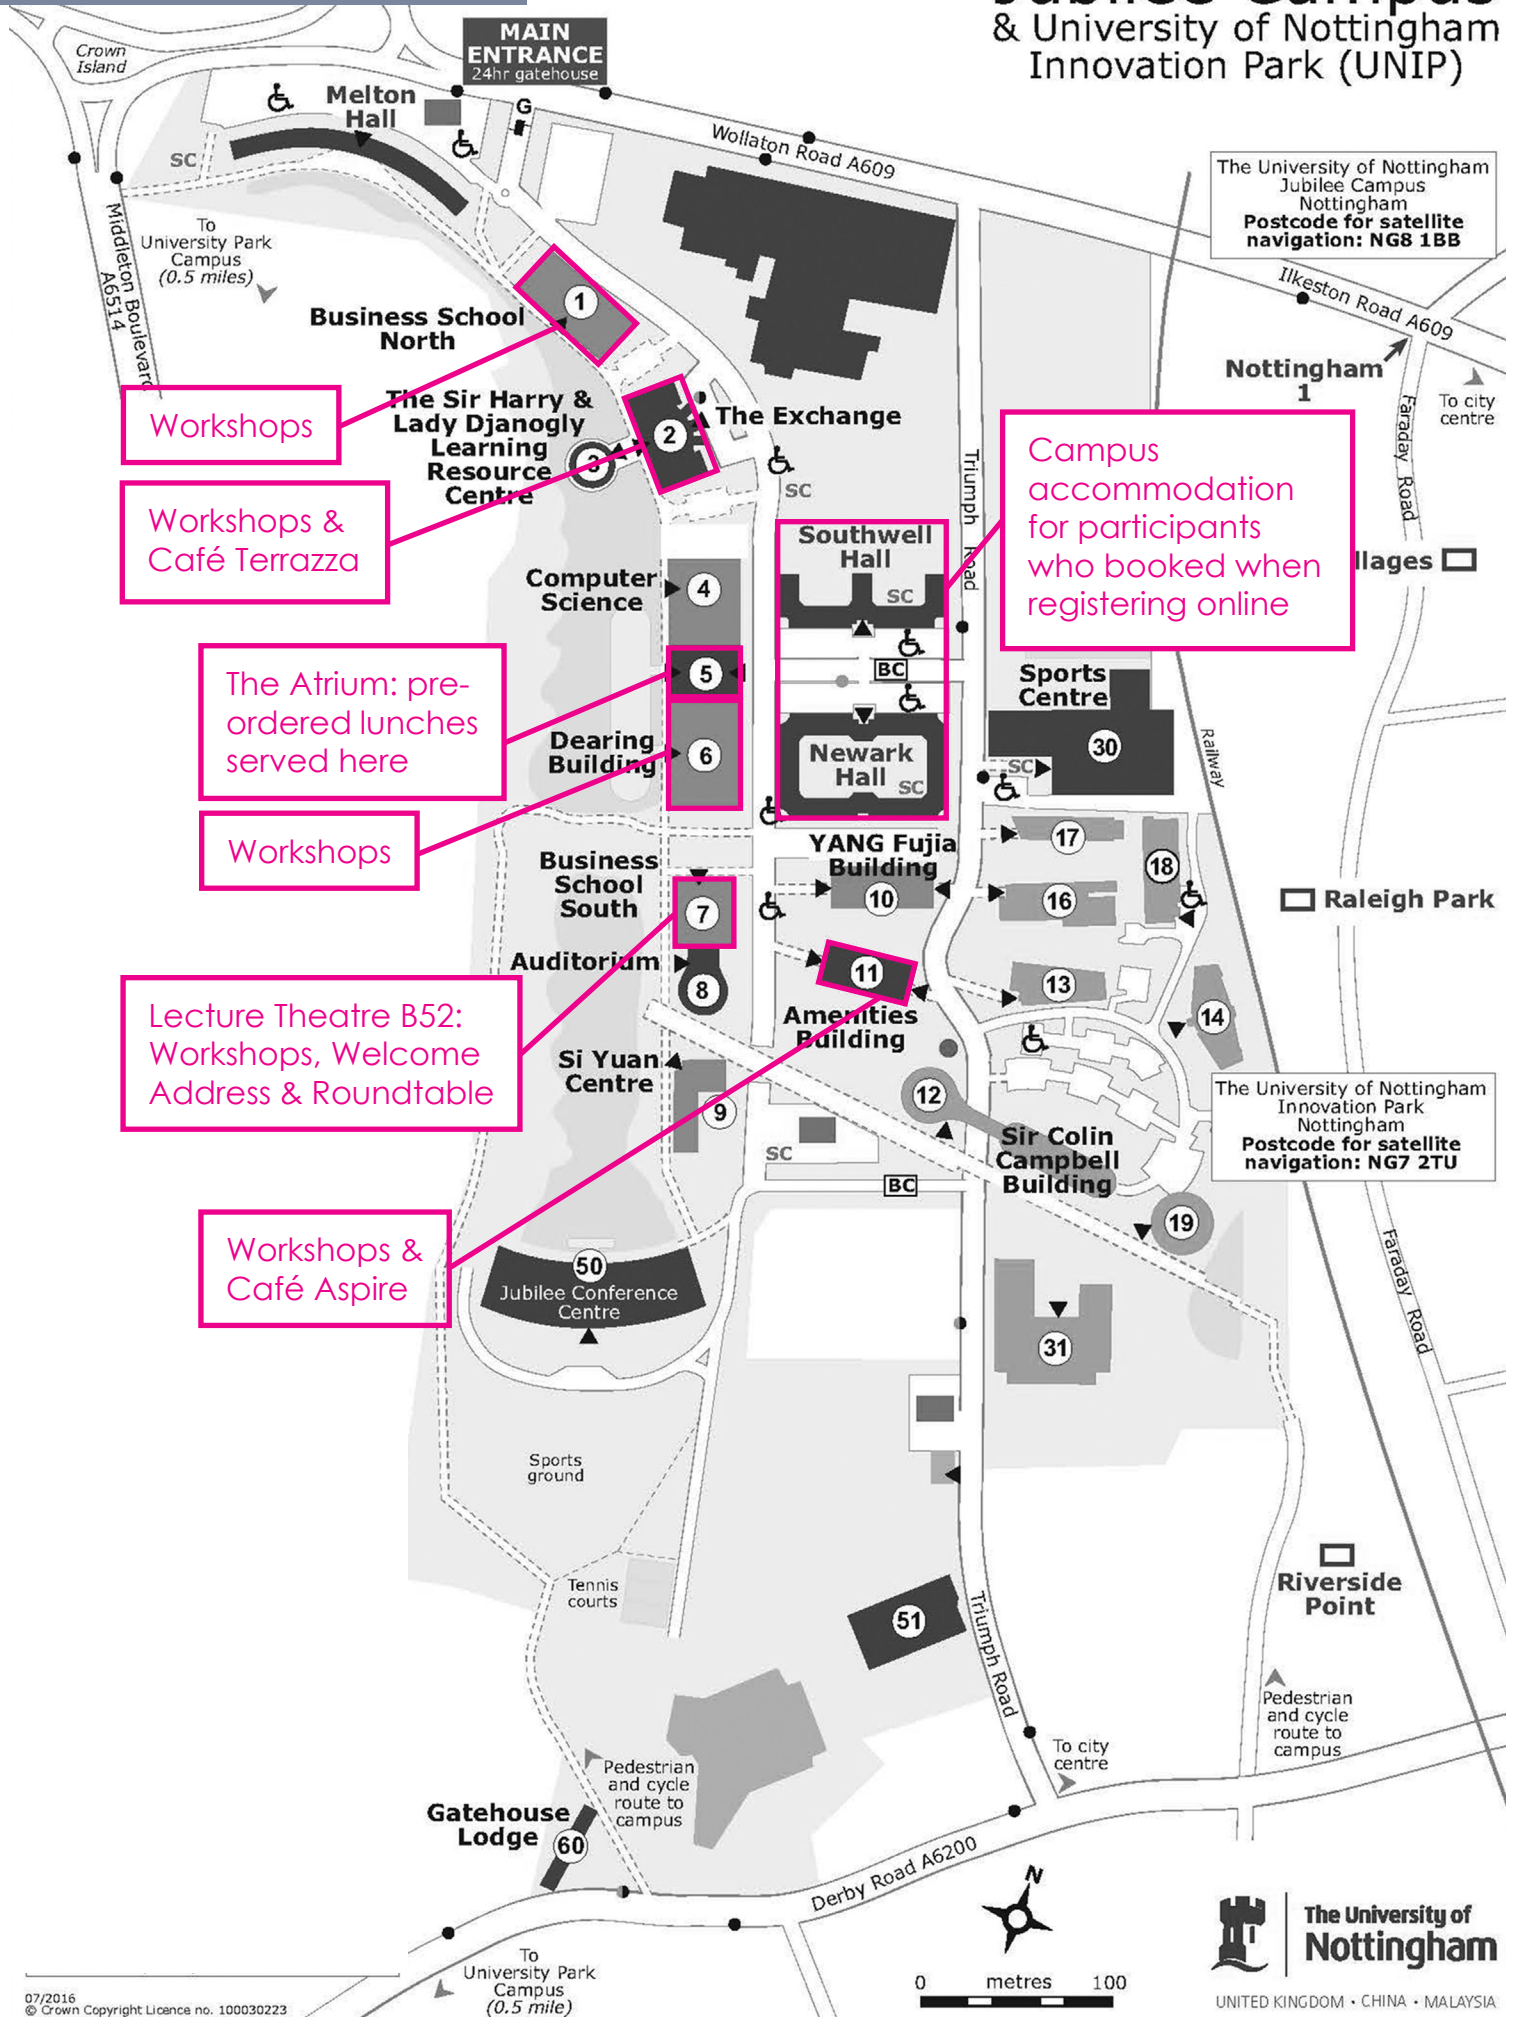

# CAMPUS MAP

# Jubilee Campus & University of Nottingham Innovation Park (UNIP)

Workshops

Workshops & Café Terrazza

The Atrium: pre-ordered lunches served here

Workshops

Lecture Theatre B52: Workshops, Welcome Address & Roundtable

Workshops & Café Aspire

Campus accommodation for participants who booked when registering online

The University of Nottingham Jubilee Campus Nottingham Postcode for satellite navigation: NG8 1BB

The University of Nottingham Innovation Park Nottingham Postcode for satellite navigation: NG7 2TU