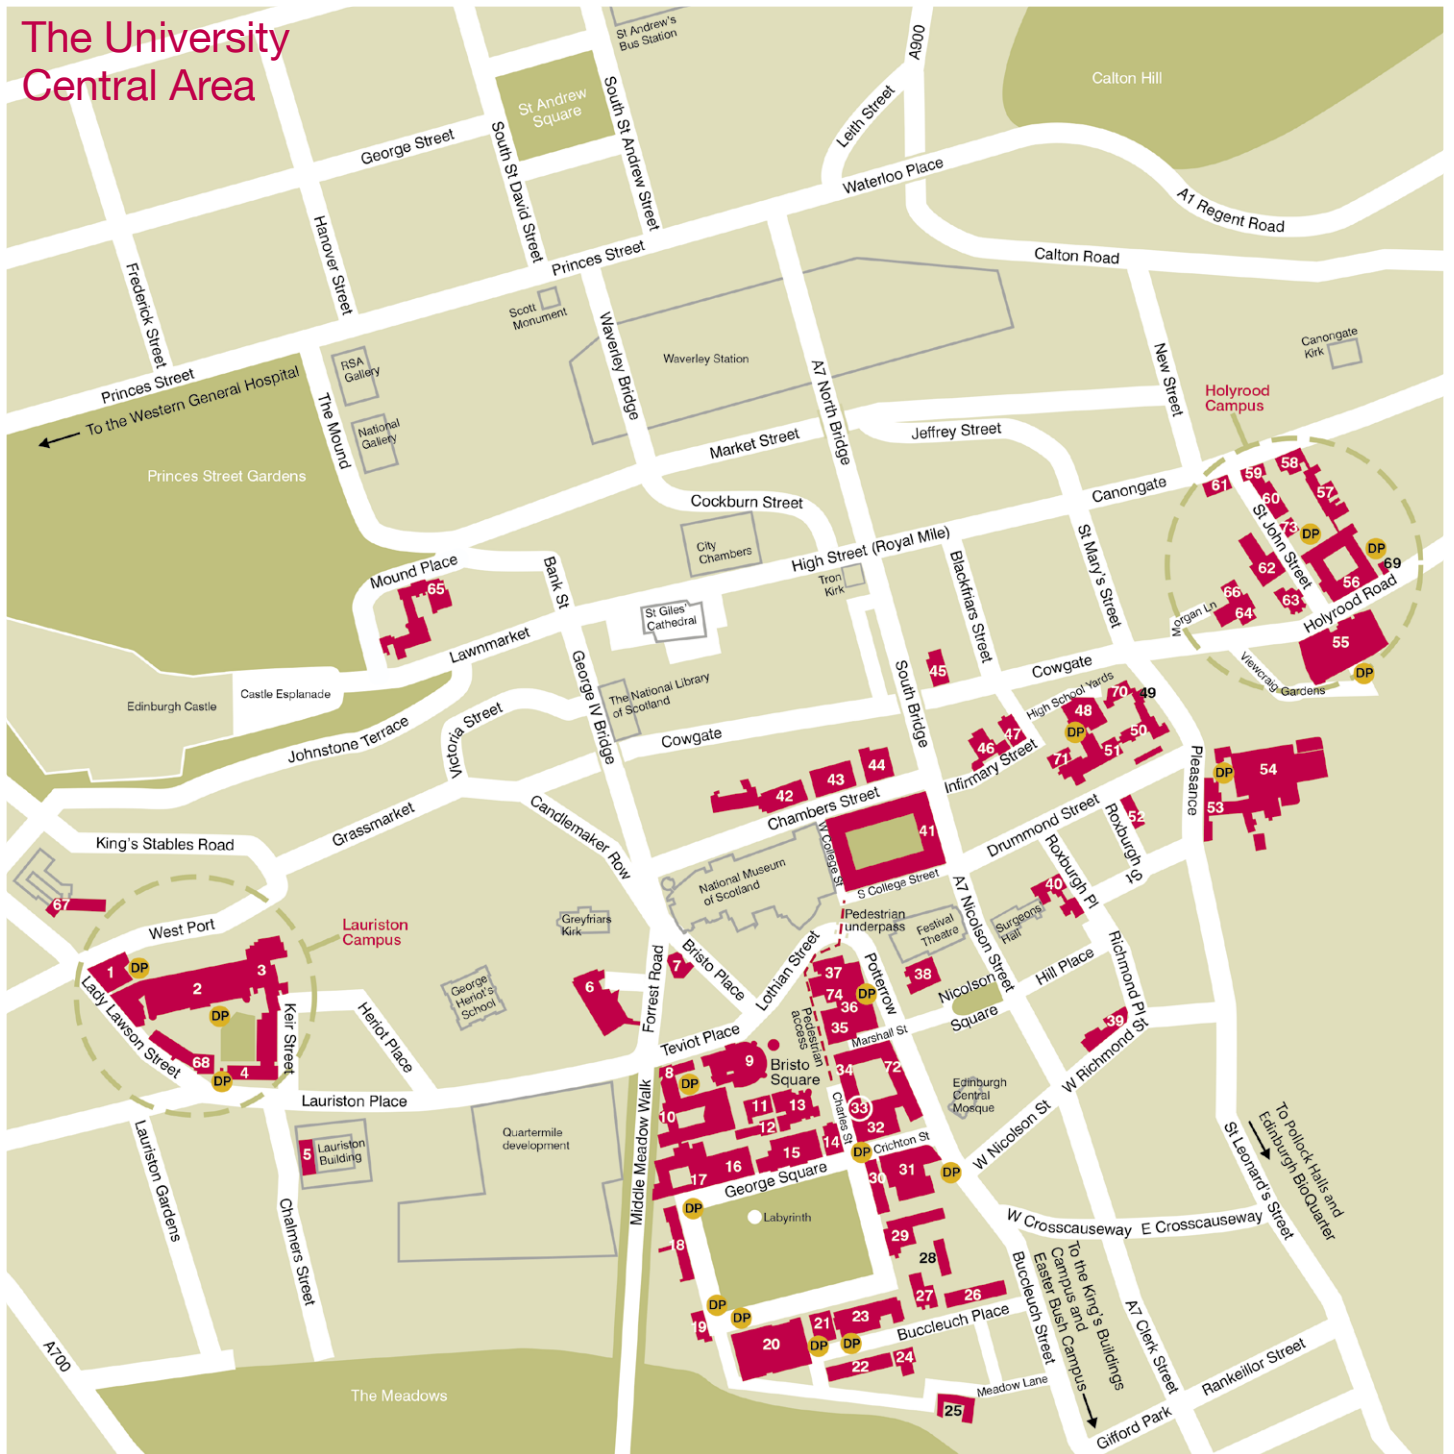

The University Central Area

- | | | | | |
|----------------------------------|--------------------------------------|---|--|--|
| 44 Adam House | 48 ECCI | 25 Hope Park Square | 3 N-E Studio Building | 74 Richard Verney Health Centre |
| 38 Alison House | 5 Edinburgh Dental Institute | 16 Hugh Robson Building | 65 New College | 52 1-7 Roxburgh Street |
| 31 Appleton Tower | 1 Evolution House | 4 Hunter Building | 41 Old College and Talbot Rice Gallery | 61 Simon Laurie House |
| 67 Argyle House | 6 5 Forrest Hill | 46 9 Infirmary Street | 51 Old Infirmary Building (1 Drummond Street) | 45 St Cecilia's Hall |
| 72 Bayes Centre | 14 1 George Square | 47 13 Infirmary Street | 63 Old Kirk | 59 St John's Land |
| 7 Bedlam Theatre | 15 7 George Square | 32 Informatics Forum | 8 Old Medical School | 55 St Leonard's Land |
| 71 The Boilerhouse | 18 16-22 George Square | 66 Institute for Academic Development | 58 Old Moray House | 13 Teviot Row House Student Union |
| 24 14-16 Buccleuch Place | 19 27-29 George Square | 68 Lauriston Fire Station | 73 Old Nursery School | 57 Thomson's Land |
| 22 17-25 Buccleuch Place | 27 40 George Square | 40 Lister Learning and Teaching Centre | 50 Old Surgeons' Hall | 23 University of Edinburgh Business School |
| 26 30-34 Buccleuch Place | 28 40 George Square Lecture Theatres | 20 Main Library; Careers Service; Student Counselling Service; Student Disability Service | 64 Outreach Centre | 36 University Pharmacy |
| 54 Centre for Sport and Exercise | 29 50 George Square | 39 MacKenzie House (34 West Richmond Street) | 56 Paterson's Land | 33 University Visitor Centre: information, exhibition and shop |
| 43 Charles Stewart House | 30 55-60 George Square | 9 McEwan Hall | 63 Paterson's Land | 12 Wilkie Building |
| 62 Charteris Land | 21 Gordon Aikman Lecture Theatre | 42 Minto House | 53 Pleasance | 10 William Robertson Wing |
| 49 Chisholm House | 35 Health and Wellbeing Centre | 69 Moray House Lodge | 37 The Potterrow Student Centre: Edinburgh University Students' Association; Chaplaincy Centre | DP Disabled permit parking |
| 17 Chrystal Macmillan Building | 70 High School Yards Teaching Centre | | 11 Reid Concert Hall | |
| 60 Dalhousie Land | | | | |
| 34 Dugald Stewart Building | | | | |
| 2 ECA Main Building | | | | |