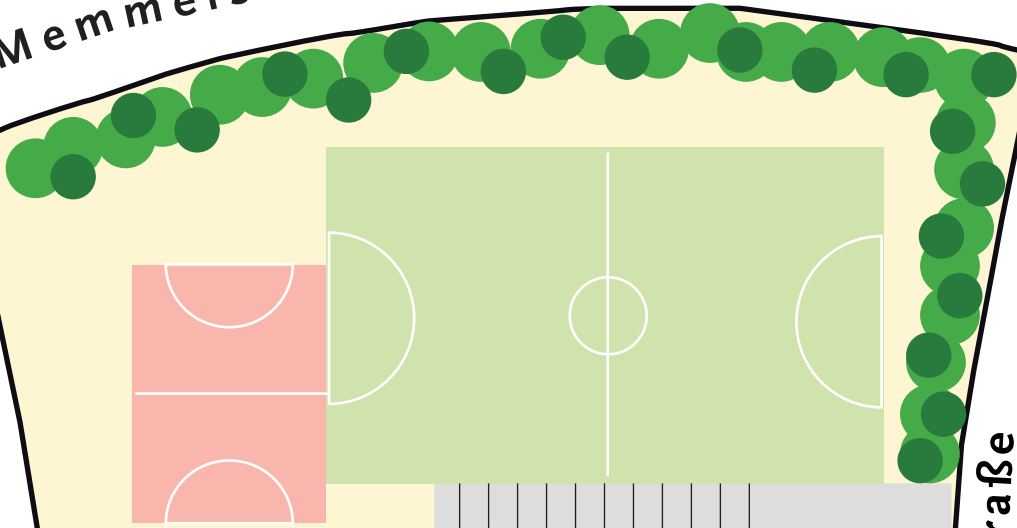

Bus stop "Feldkirchenstraße"

Busses 907, 914 to train station /
city centre depart from here

Memmeldorfer Straße

**Bus stop "Feld-
kirchenstraße"**

Busses 907, 914, 963
from train station / city
centre arrive here

FG2

FG1
Classrooms

FMA ecpr office
Classrooms

Parking Space

Computing
Centre

Feldkirchenstraße

Am Heidelsteig

F21 Foyer downstairs:
Registration
Foyer 1st floor:
Welcome/
Reception

← Main entrance

Winter School address:

Feldkirchenstraße 21
96052 Bamberg
Germany

Library

F21 2nd & 3rd floor:
classrooms

Cafeteria

Bus stop "Universität"

Bus 931 to train station / city
centre departs from here

Bus stop "Kloster-Banz-Straße" Bus

901 to train station / city centre
departs from here (around the corner, 150m)