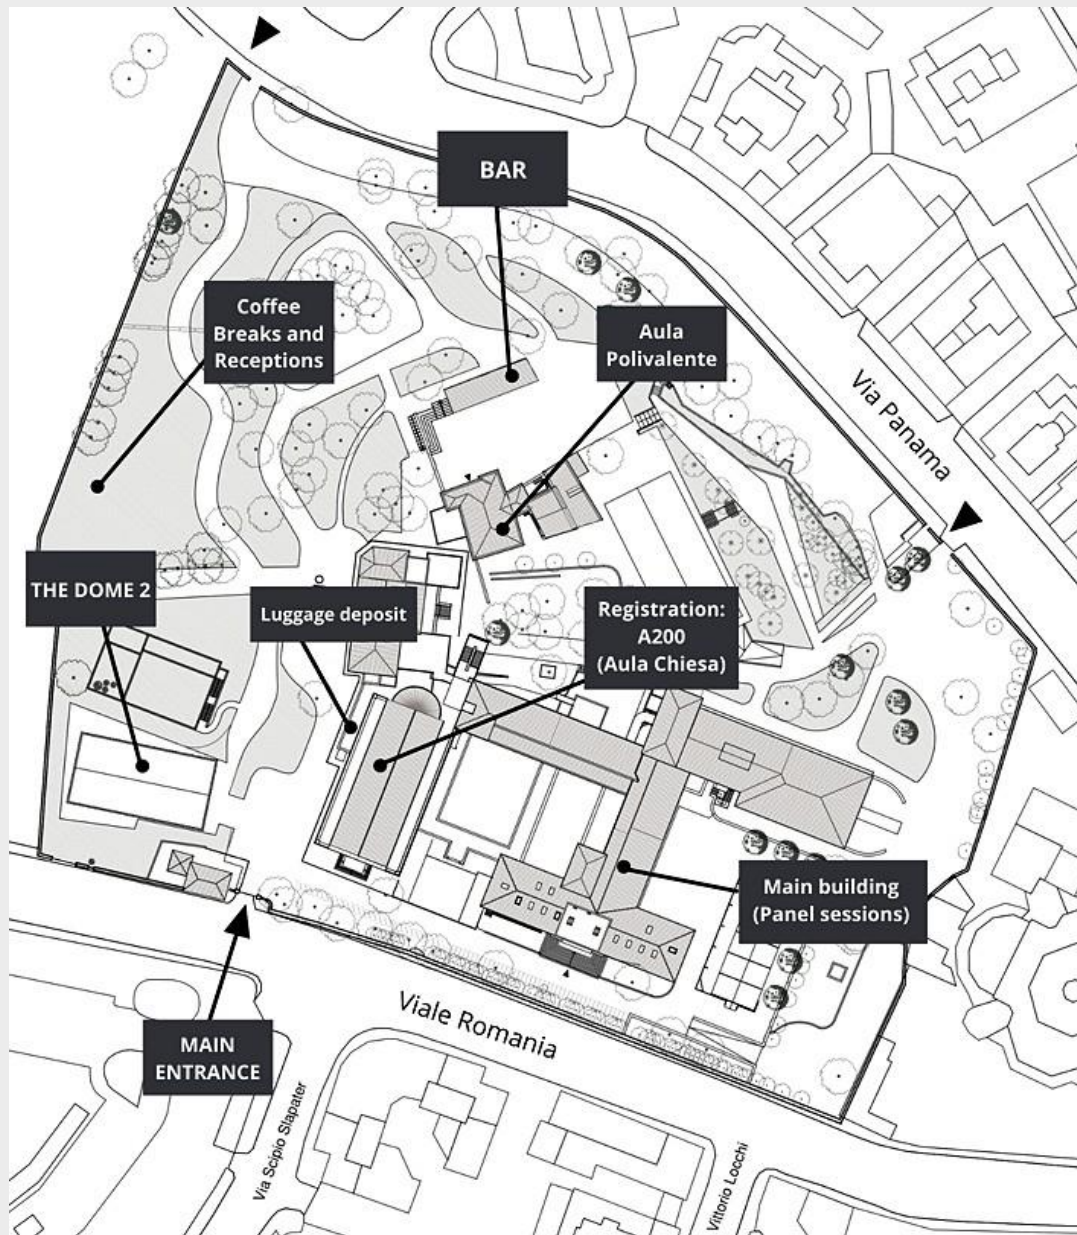

Campus Map – Luiss, Rome

Rooms

First floor: A101, A103a+b

Second floor: A201, A202, A203 (Aula Toti), A204, A205a, A205b, A206a, A206b, A207, A209, A210, A211 (Aula Grande)

Third floor: A303, A305a, A305b

Outside main building: Aula Polivalente, The Dome 2

Registration: A200 (Aula Chiesa)